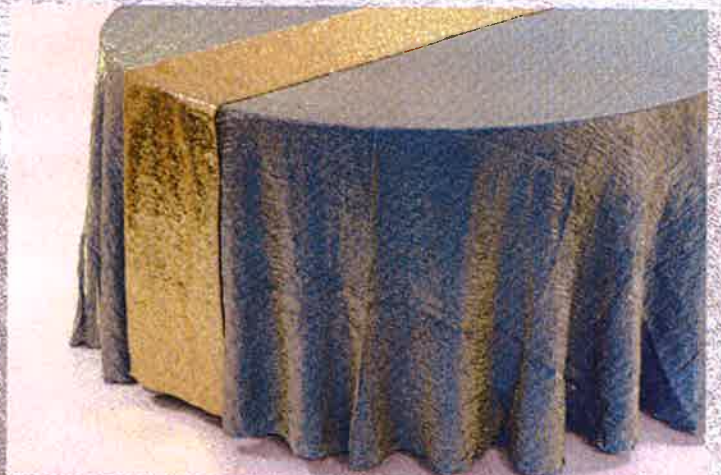

NAVY

SILVER

TURQUOISE

VIOLET

WHITE

Choice Party Linens, Inc.
1200 Pennsylvania Ave
Moore Station Industrial Park
Prospect Park, PA 19076

(800) 546-3678

(610) 532-3140