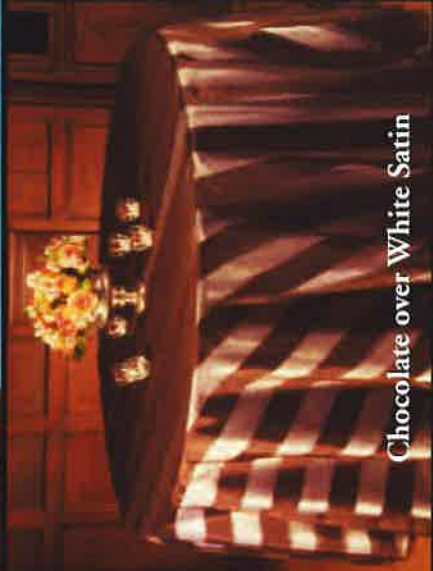

Both Styles
Available In
90" x 90" Squares

Pink Lily

Eternity Stripe

Antique Gold over White Satin

Chocolate over White Satin

Pink over White Satin

Available In
90" x 90" Squares
120" Rounds
132" Rounds

Periwinkle over White Satin