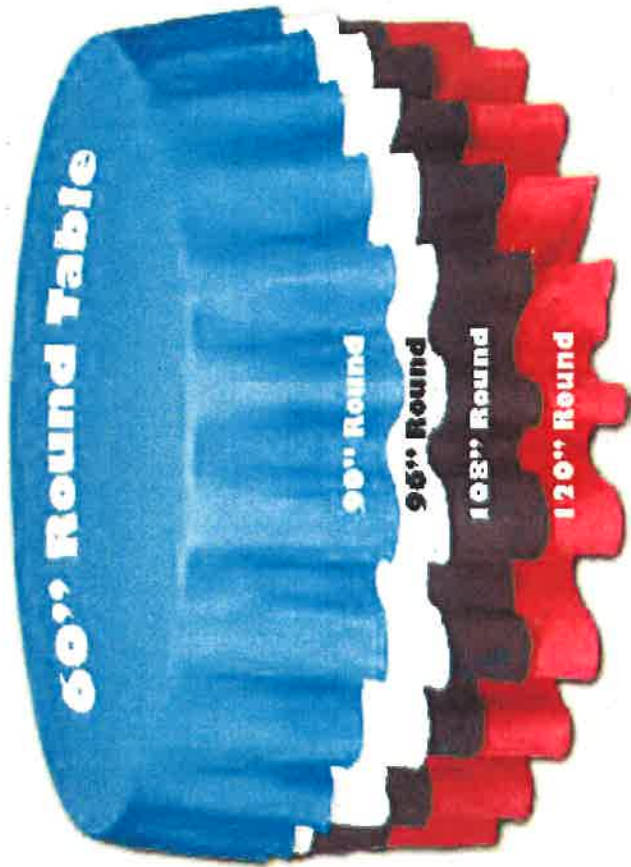

Linen Catalog

*96" Round is available in white only.
*108" x 108" Square is available in white & black only.

Linens & Skirting	8' Banquet 30"x36"	6' Banquet 30"x72"	6' Round 72"	5' Round 60"	4' Round 48"	3' Round 36"	30" Round Low Cocktail	30" Round High Top Cocktail	3' Square 36"x36"	4' Square 48"x48"	5' Square 60"x60"	Serpentine 60" Serp
Number of guests	8 - 10	6 - 8	10 - 12	8 - 10	6 - 8	3 - 4	2	2	2 - 4			N/A
132" Round			To the floor									
120" Round			24" Drop	To the floor				Gathered On the floor				
108" Round			18" drop	24" drop	To the floor							
96" Round	Decorative Overlay	Decorative Overlay	12" drop	18" drop	To the floor							
90" Round	Decorative Overlay	Decorative Overlay	9" drop	15" drop	21" drop	27" drop	To the floor	30" drop				
120"x120" Square											To the floor	
108"x108" Square										To the floor	24" drop	
90"x90" Square	Decorative Overlay	Decorative Overlay	27" drop	Corners touch floor	15" drop	21" drop		Corners touch floor	33" drop	21" drop	15" drop	
72"x72" Square	Decorative Overlay	Decorative Overlay	Decorative top cloth	6" drop	12" drop			21" drop		12" drop	6" drop	
54"x54" Square	Decorative Overlay	Decorative Overlay	Decorative top cloth		3" drop	9" drop	12" drop	12" drop	8" drop	3" drop	Overlay	
90"x156" Banquet	To the floor On all sides											
90"x132" Banquet	Sides Floor Ends 18"	To the floor On all sides										
60"x120" Banquet	Sides 15" Ends 12"	Sides 15" Ends 24"										
13' Skirt	3 Sides	3 Sides	2 Skirts	1 Skirt	1 Skirt	1 Skirt	1 Skirt		1 Skirt	2 Skirts	2 Skirts	3 Sides
8 1/2' Skirt	1 Side	1 Side	3 Skirts	2 Skirts	2 Skirts	2 Skirts	1 Skirt					Front Side
Serpentine Throw												15" drop
Serpentine Fitted												To the floor On all sides
15"x120" Runner	Decorative Strip	Decorative Strip	Decorative Strip	Decorative Strip	Decorative Strip						Decorative Strip	