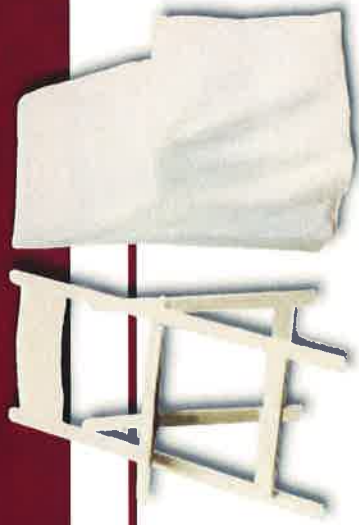

Available In All 20 Crush Colors

Sashes cont.

Square Back

Available in:

White
Black
Ivory

Round Back

Available in:

White
Black
Ivory