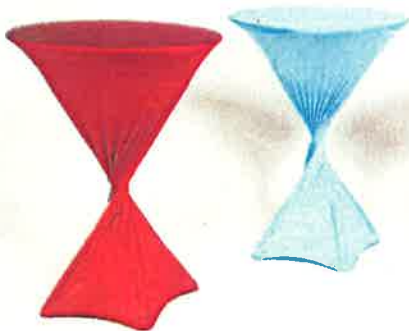

We are thrilled to start the new year off with three additions to our Spandex offering. We have added Light Pink, Turquoise and Burgundy bringing the total of Spandex colors we carry in tablecloths, chair covers and chair bands to 19!